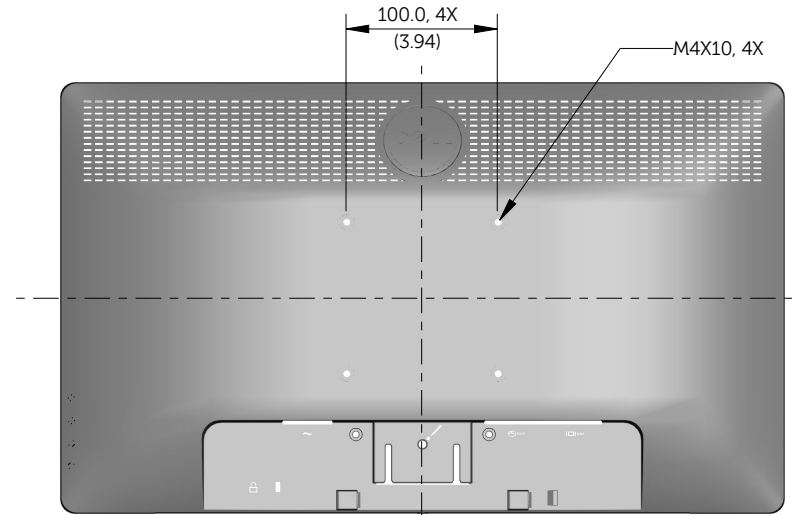

# E1713S Outline Dimensions

Nominal Dimensions  
Unit: mm (inch)

Back view of Monitor without stand

# E2013H Outline Dimensions

Nominal Dimensions  
Unit: mm (inch)

Back view of Monitor without stand

# E2213H Outline Dimensions

Normal Dimensions  
Unit: mm(inch)

# E2313H Outline Dimensions

Nominal Dimensions  
Unit: mm(inch)