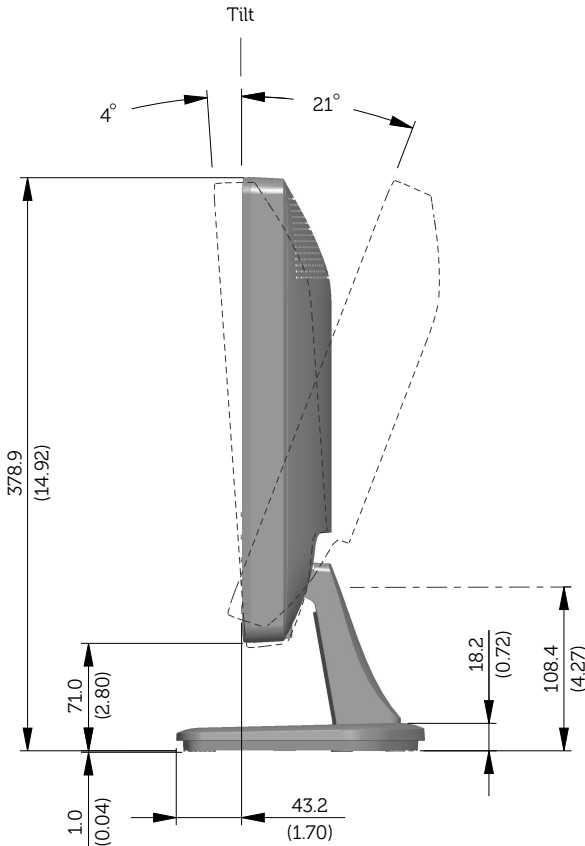

# E1713S Outline Dimensions

Nominal Dimensions  
Unit: mm (inch)

Back view of Monitor without stand

# E2013H Outline Dimensions

Nominal Dimensions  
Unit: mm (inch)

Back view of Monitor without stand

# E2213H Outline Dimensions

Normal Dimensions  
Unit: mm(inch)

# E2313H Outline Dimensions

Nominal Dimensions  
Unit: mm(inch)