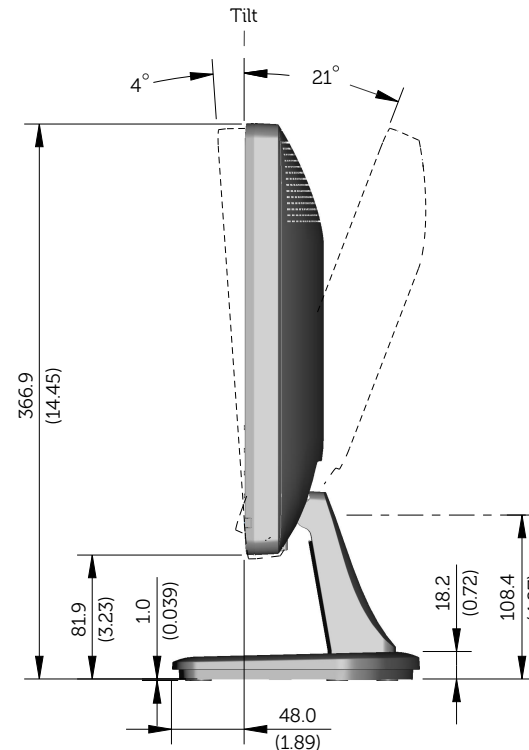

# E1713S Outline Dimensions

Nominal Dimensions  
Unit: mm (inch)

Back view of Monitor without stand

# E2013H Outline Dimensions

Nominal Dimensions  
Unit: mm (inch)

Back view of Monitor without stand

# E2213H Outline Dimensions

Normal Dimensions  
Unit: mm(inch)

# E2313H Outline Dimensions

Nominal Dimensions  
Unit: mm(inch)